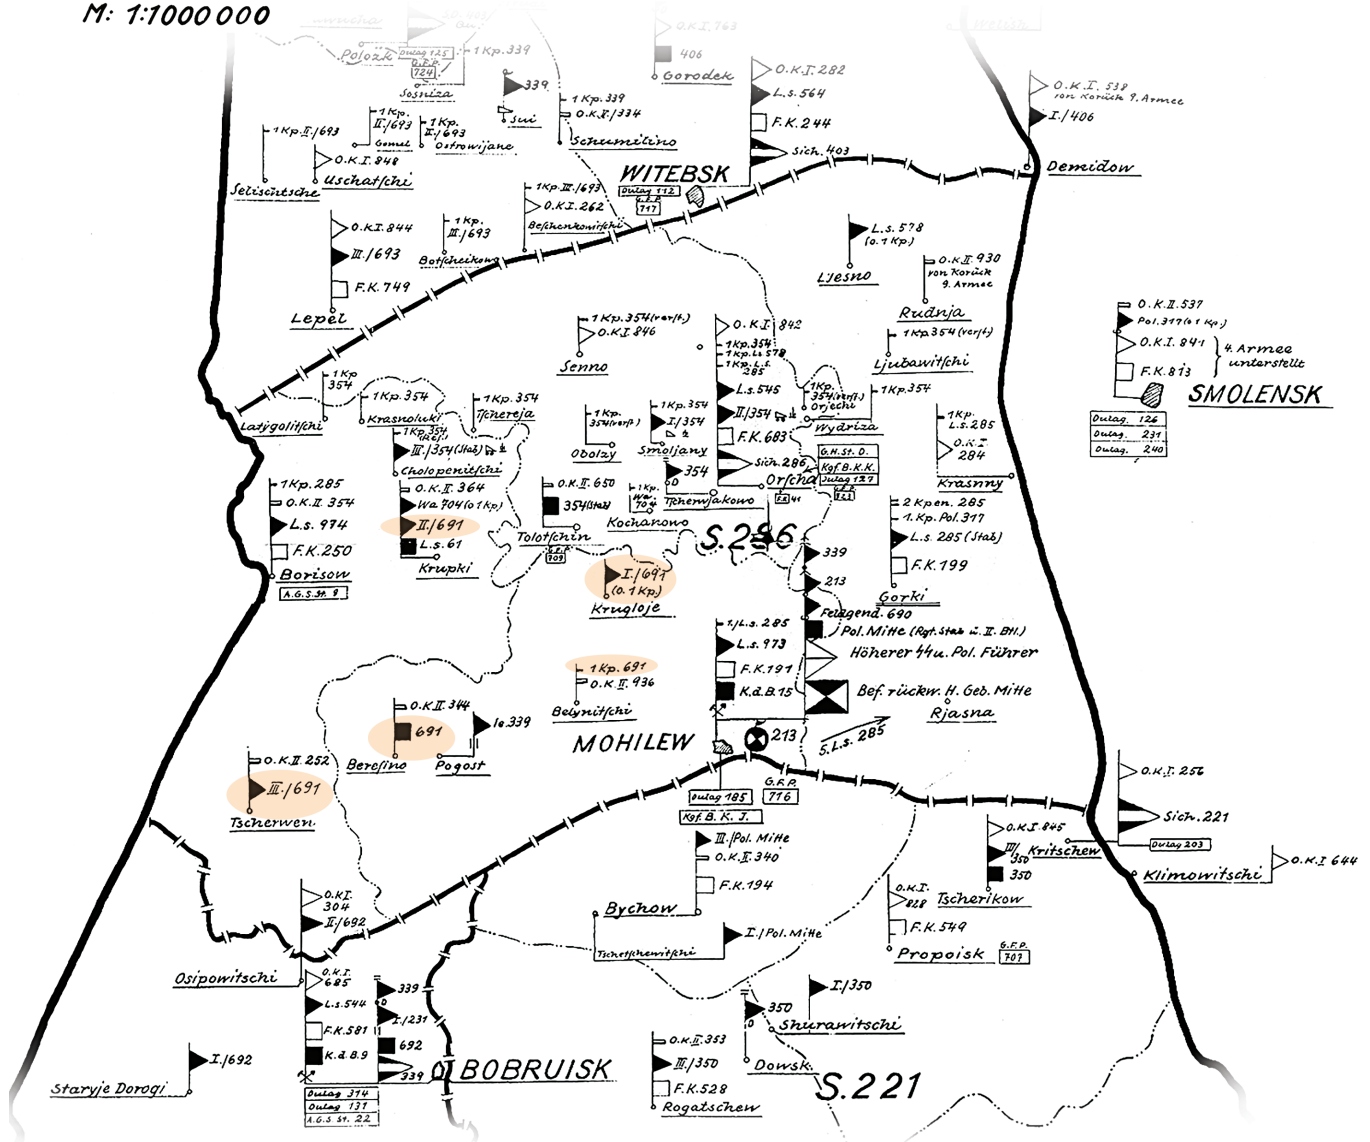

## CASE STUDY: Army Group Center (Rear) in October 1941

The 339th Infantry Division served in the Loire Valley in France from May to August 1941. In September, it moved to Army Group Center (Rear) to take over security operations from another division. This map detail, produced by Army Group Center (Rear), shows the locations of its composite units for October 9, 1941. The 691st Infantry Regiment was headquartered in Berezino; its first battalion, under Major Commichau, was headquartered in Krugloje.

Rückw. H. Gebiet Mitte

Stand: 9.10.41

M: 1:1000 000

1 Map of Army Group Center (Rear), October 9, 1941. Bundesarchiv-Militärarchiv RH 22-227

UNITED STATES  
HOLOCAUST  
MEMORIAL  
MUSEUM

WILLIAM LEVINE FAMILY INSTITUTE  
FOR HOLOCAUST EDUCATION